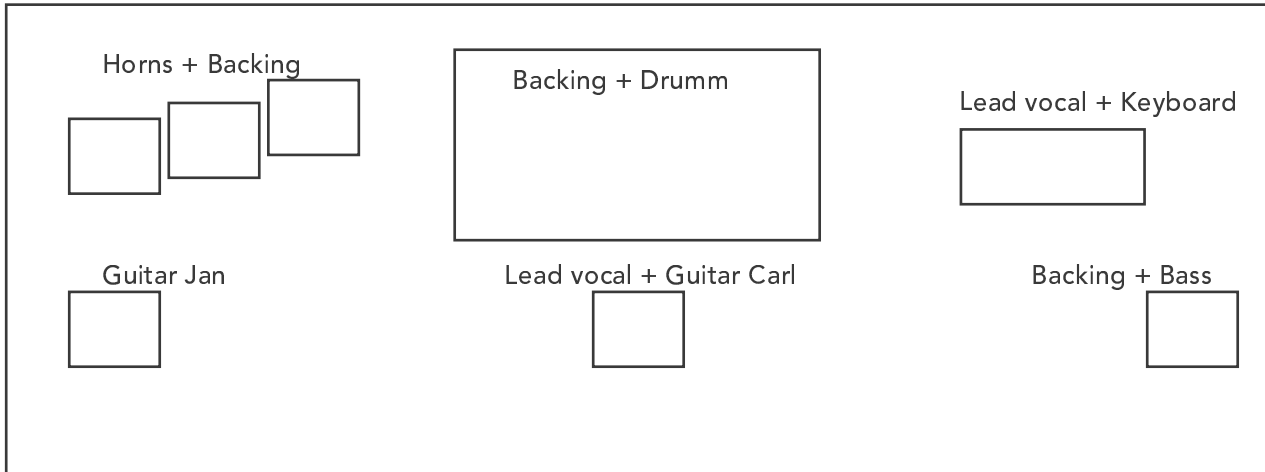

## CINDERMAN - TECHNISCHE FICHE

ch	instrument	mic / d.i.	insert foh
1	bassdrum	DPA2011A/4011A	
2	snare	DPA 4099	comp
3	hihat	DPA 4099	
4	tom 1	DPA 4099	
5	tom 2	DPA 4099	
6	floortom	DPA 4099	
7	o/h stage right	DPA 4011/2011	
8	o/h stage left	DPA 4011/2011	
9	Bass	AR133	comp
10	guitar Jan	DPA2011/4061 Royer R121 or Sennheiser MD421	
11	guitar Wim	DPA2011/4061 Royer R121 or Sennheiser MD421	
12	Key 1 left	AR133	
13	Key 1 right	AR133	
14	Key 2 mono	AR133	
15	Horn 1	DPA 4099	
16	Horn 2	DPA 4099	
17	Horn 3	DPA 4099	
18	Lead vocal	DPA D-Facto	comp
19	Lead vocal key	SM58	comp
20	Backing Bass	DPA D-Facto	comp
21	Backing drum	SM58	comp
22	Backing Horns	SM58	